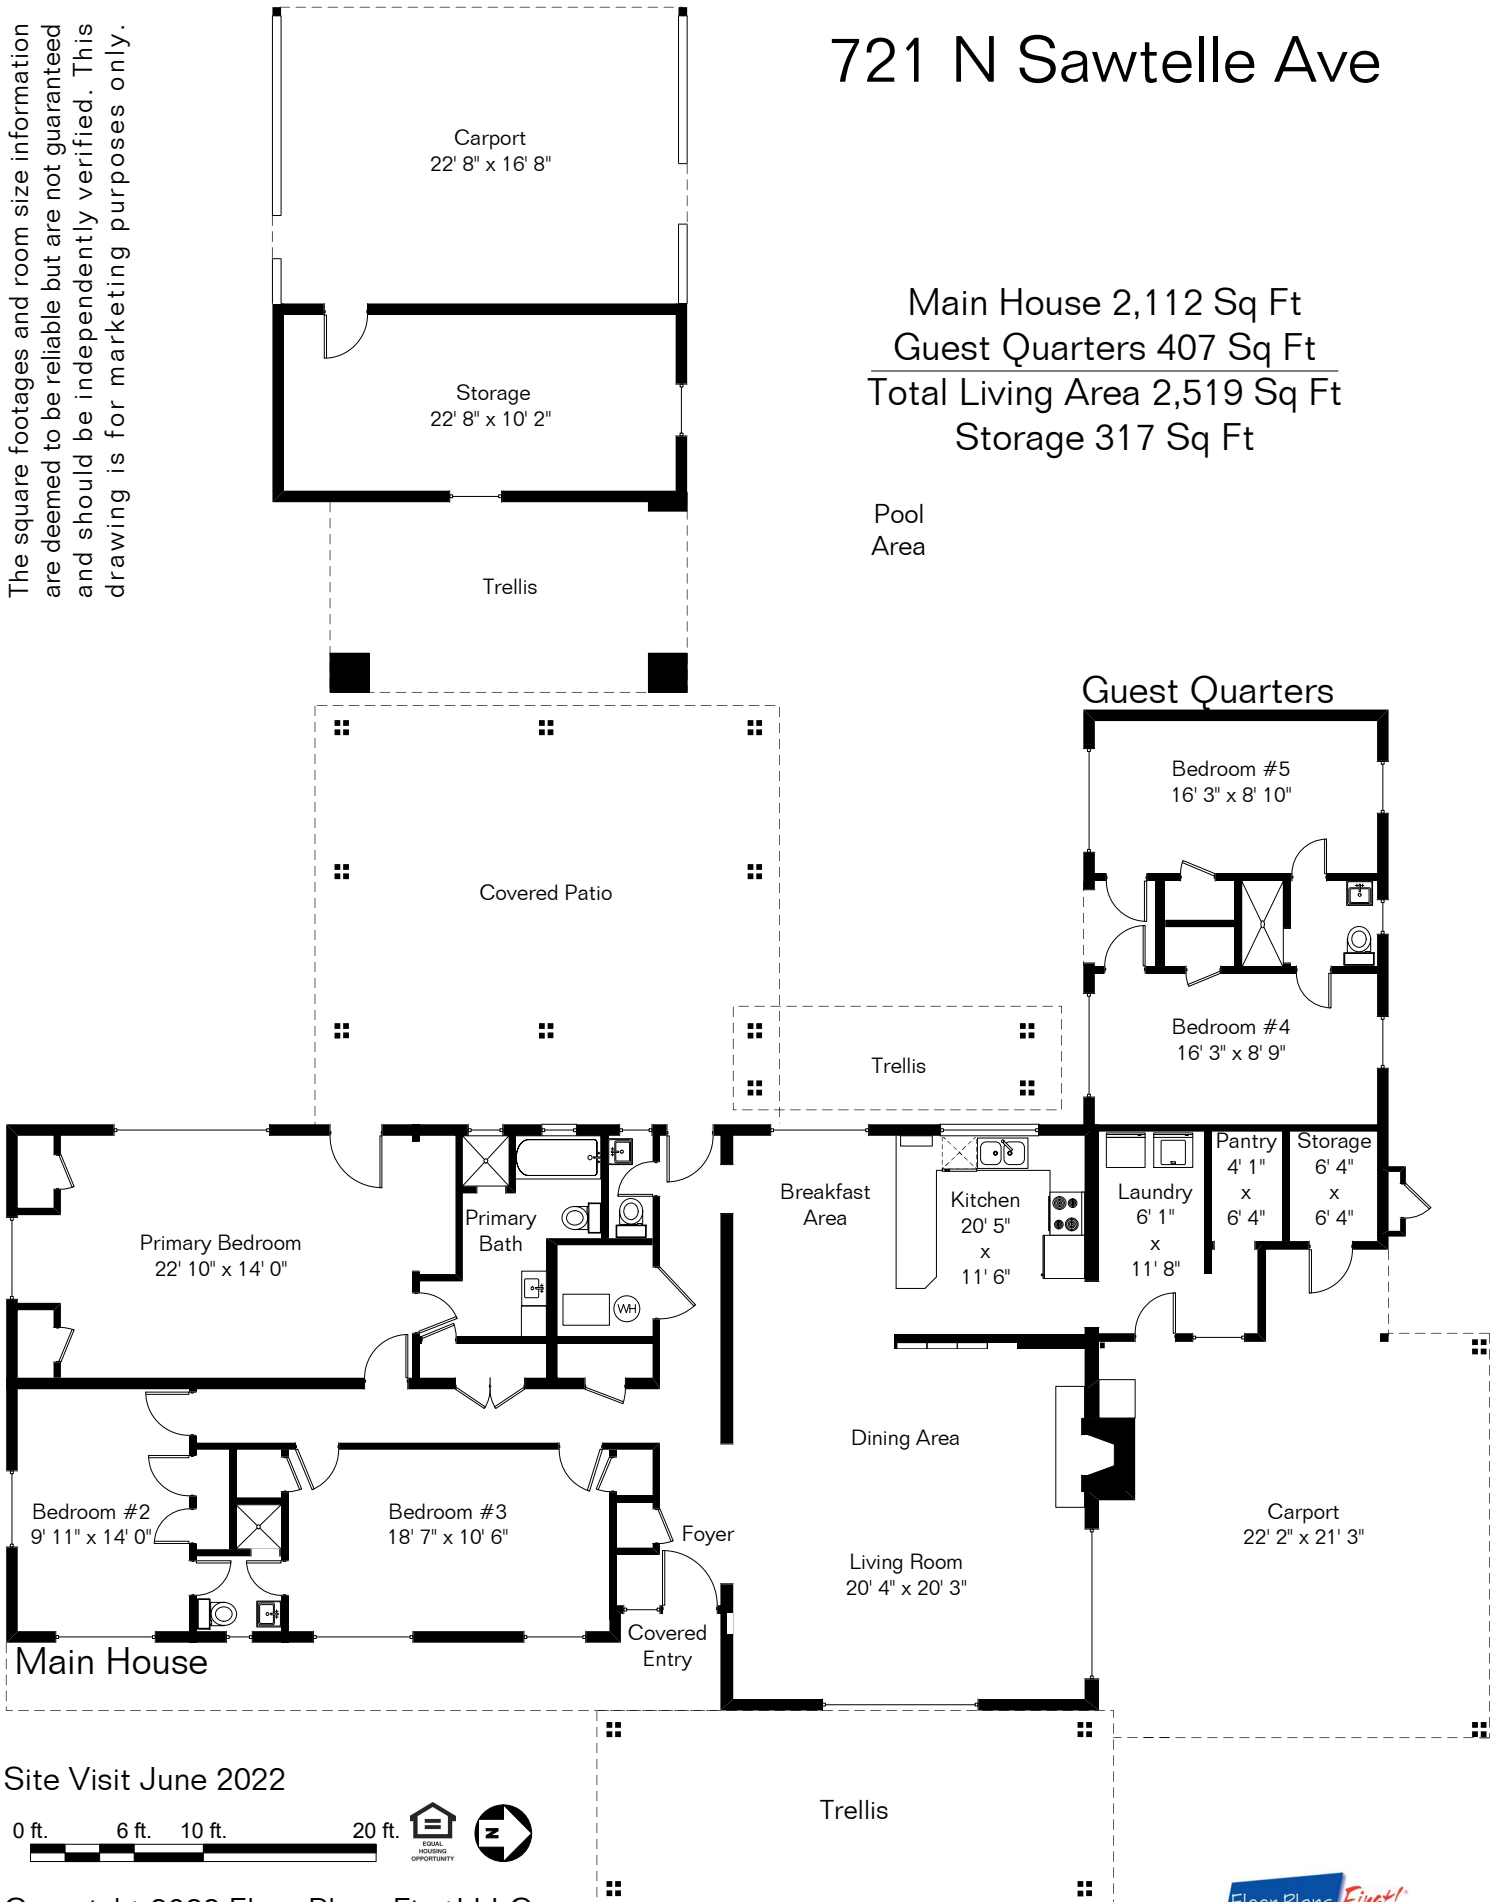

The square footages and room size information are deemed to be reliable but are not guaranteed and should be independently verified. This drawing is for marketing purposes only.

# 721 N Sawtelle Ave

Main House 2,112 Sq Ft  
 Guest Quarters 407 Sq Ft  
 Total Living Area 2,519 Sq Ft  
 Storage 317 Sq Ft

Pool Area

Site Visit June 2022

Copyright 2022 Floor Plans First! LLC  
 All Rights Reserved.